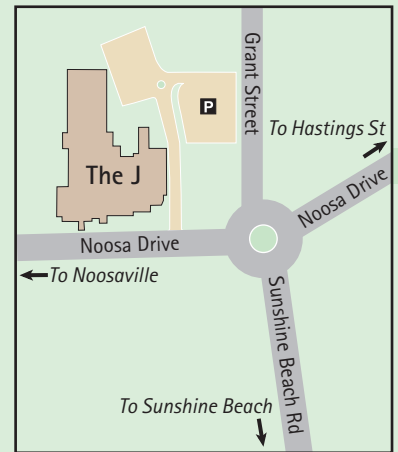

The J—USC Noosa Centre

Ground Floor

Legend

-  Male toilet
-  Female toilet
-  Unisex toilet
-  Disabled toilet

First Floor (street level)