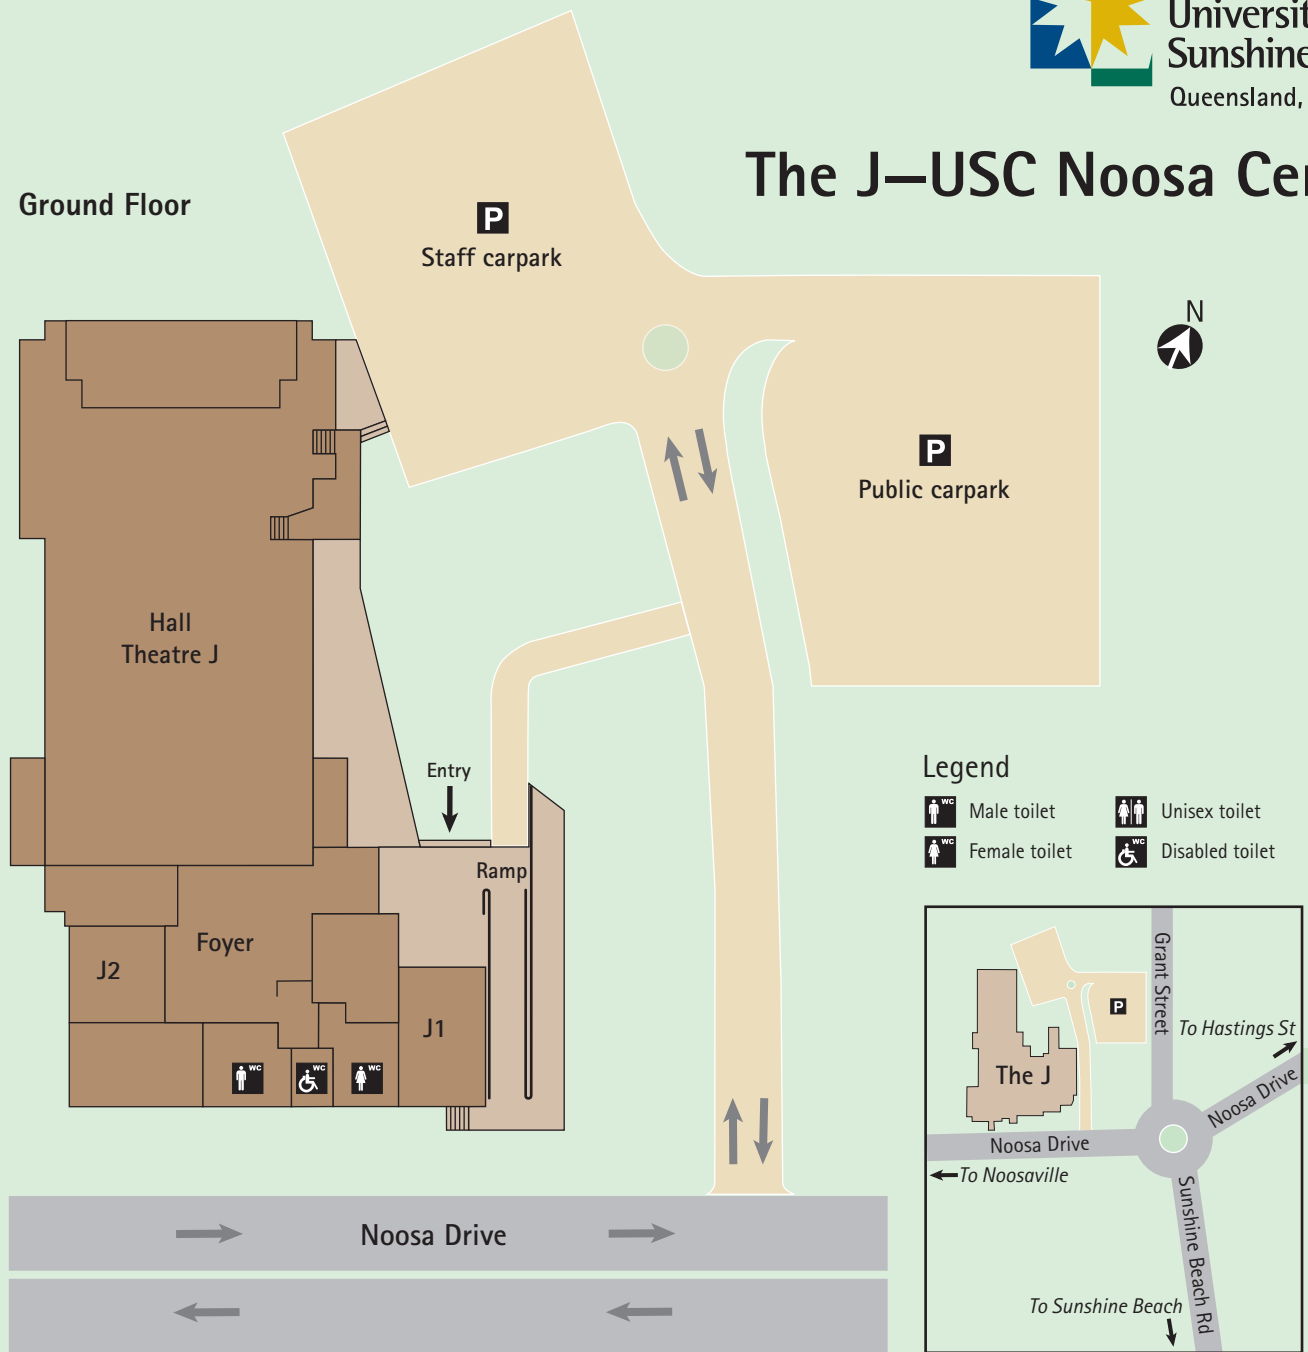

The J—USC Noosa Centre

Ground Floor

Legend

-  Male toilet
-  Female toilet
-  Unisex toilet
-  Disabled toilet

First Floor (street level)