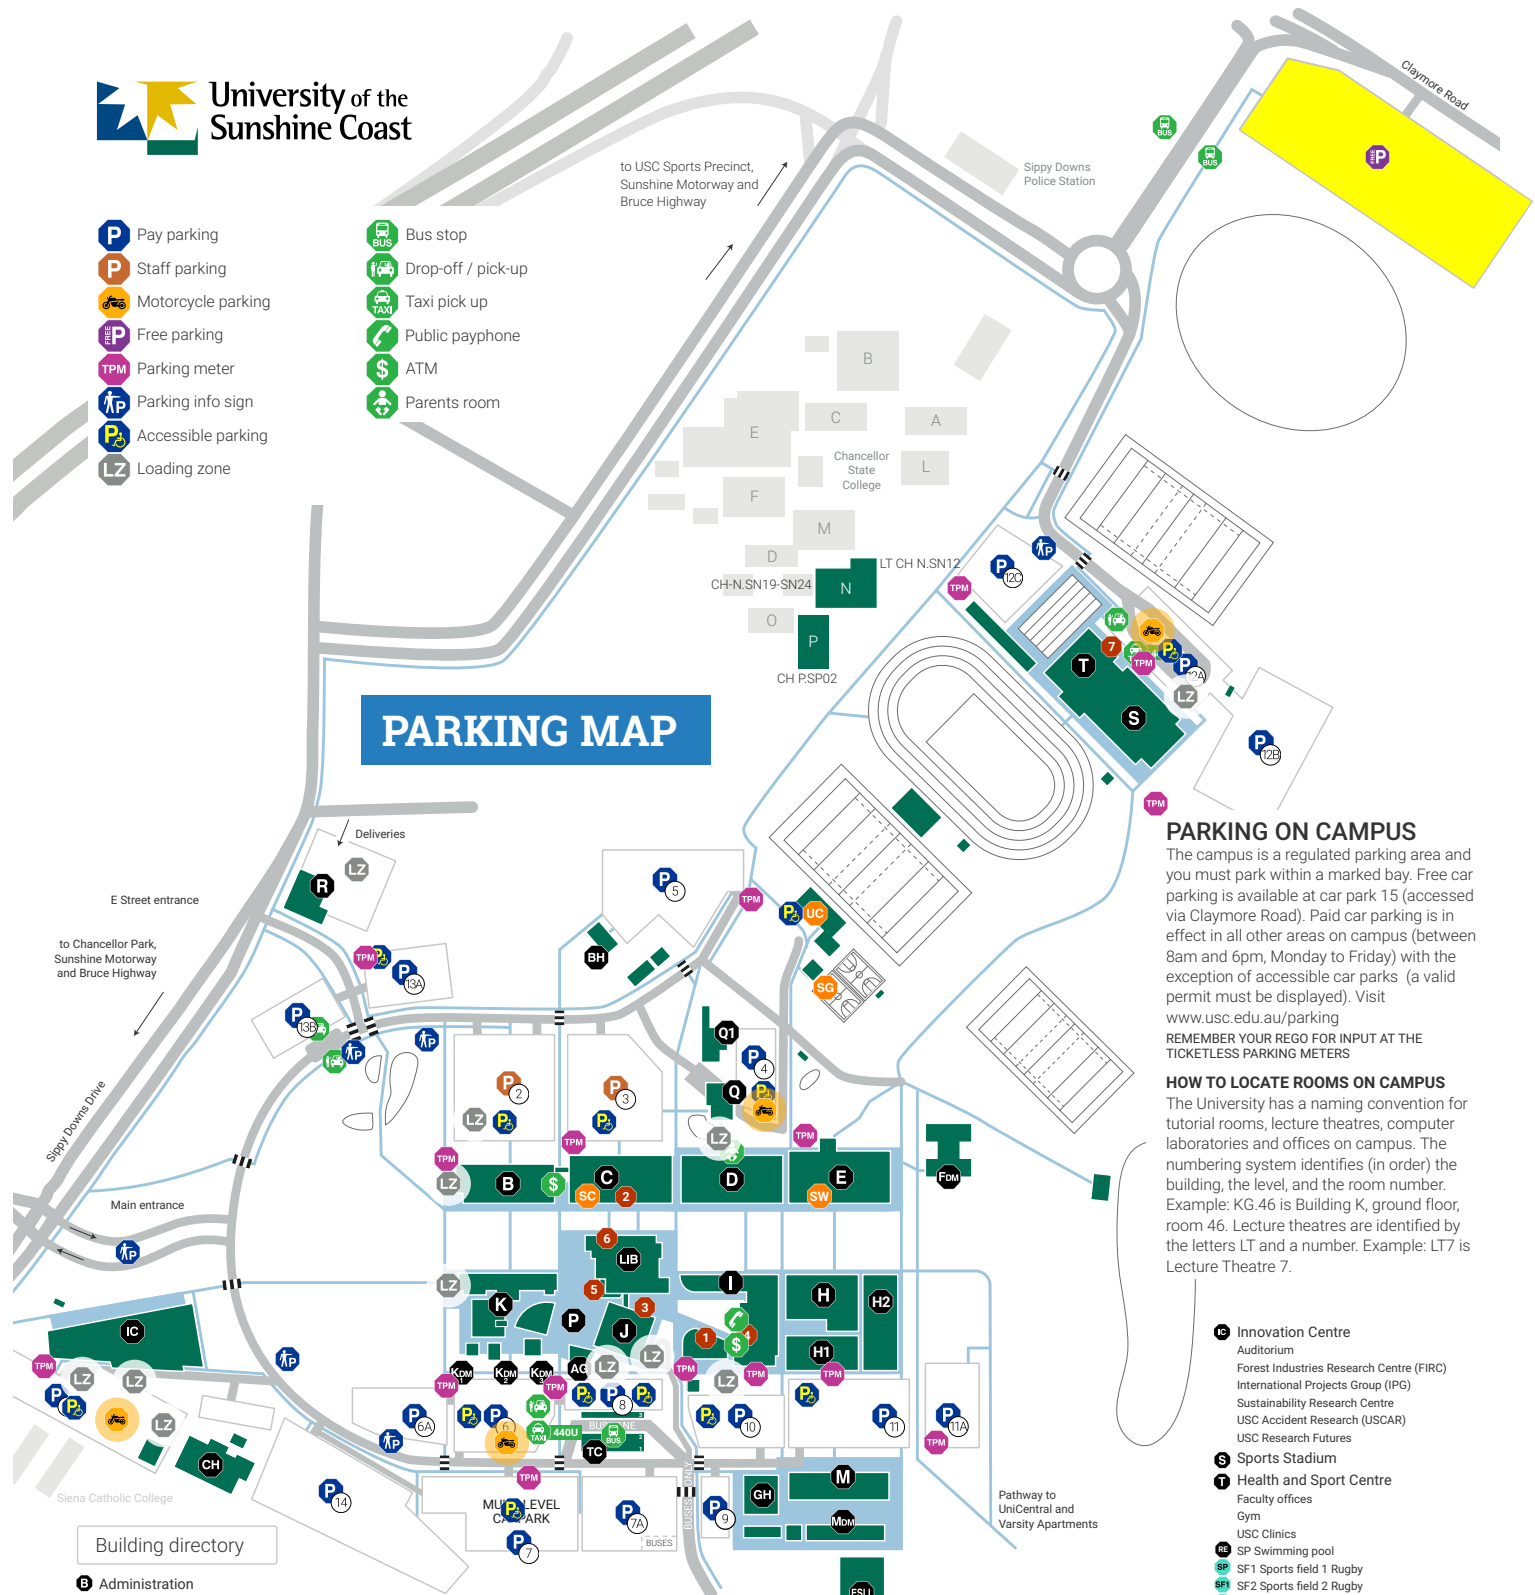

- Pay parking
- Staff parking
- Motorcycle parking
- Free parking
- Parking meter
- Parking info sign
- Accessible parking
- Loading zone

- Bus stop
- Drop-off / pick-up
- Taxi pick up
- Public payphone
- ATM
- Parents room

# PARKING MAP

**PARKING ON CAMPUS**  
 The campus is a regulated parking area and you must park within a marked bay. Free car parking is available at car park 15 (accessed via Claymore Road). Paid car parking is in effect in all other areas on campus (between 8am and 6pm, Monday to Friday) with the exception of accessible car parks (a valid permit must be displayed). Visit [www.usc.edu.au/parking](http://www.usc.edu.au/parking)  
**REMEMBER YOUR REGO FOR INPUT AT THE TICKETLESS PARKING METERS**

**HOW TO LOCATE ROOMS ON CAMPUS**  
 The University has a naming convention for tutorial rooms, lecture theatres, computer laboratories and offices on campus. The numbering system identifies (in order) the building, the level, and the room number. Example: KG.46 is Building K, ground floor, room 46. Lecture theatres are identified by the letters LT and a number. Example: LT7 is Lecture Theatre 7.