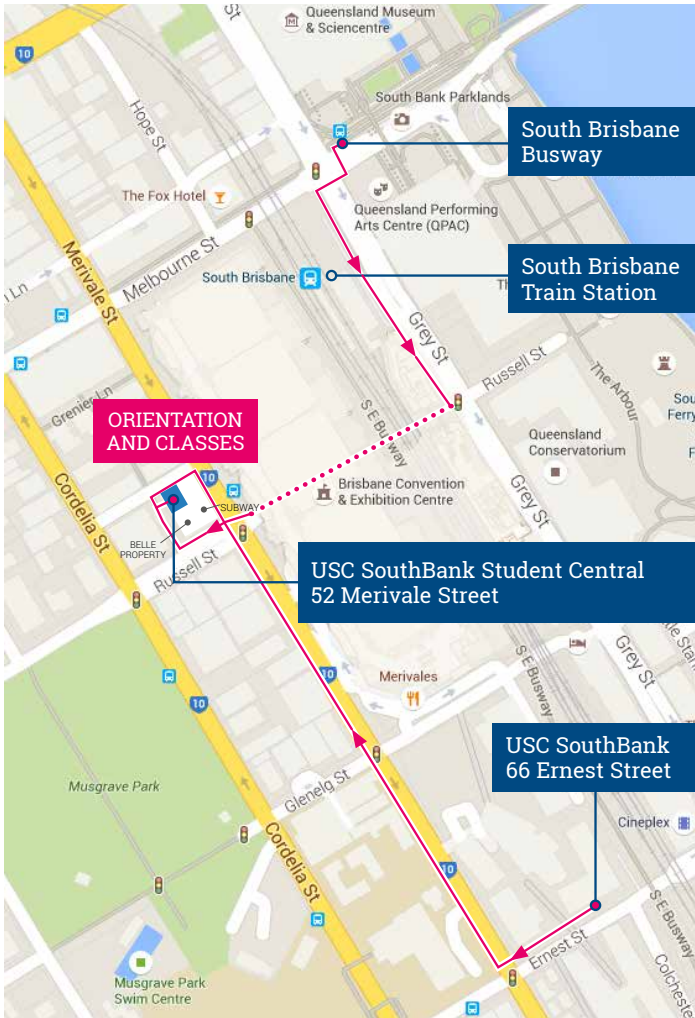

Don't forget to join our group on Facebook!
USC SouthBank Campus