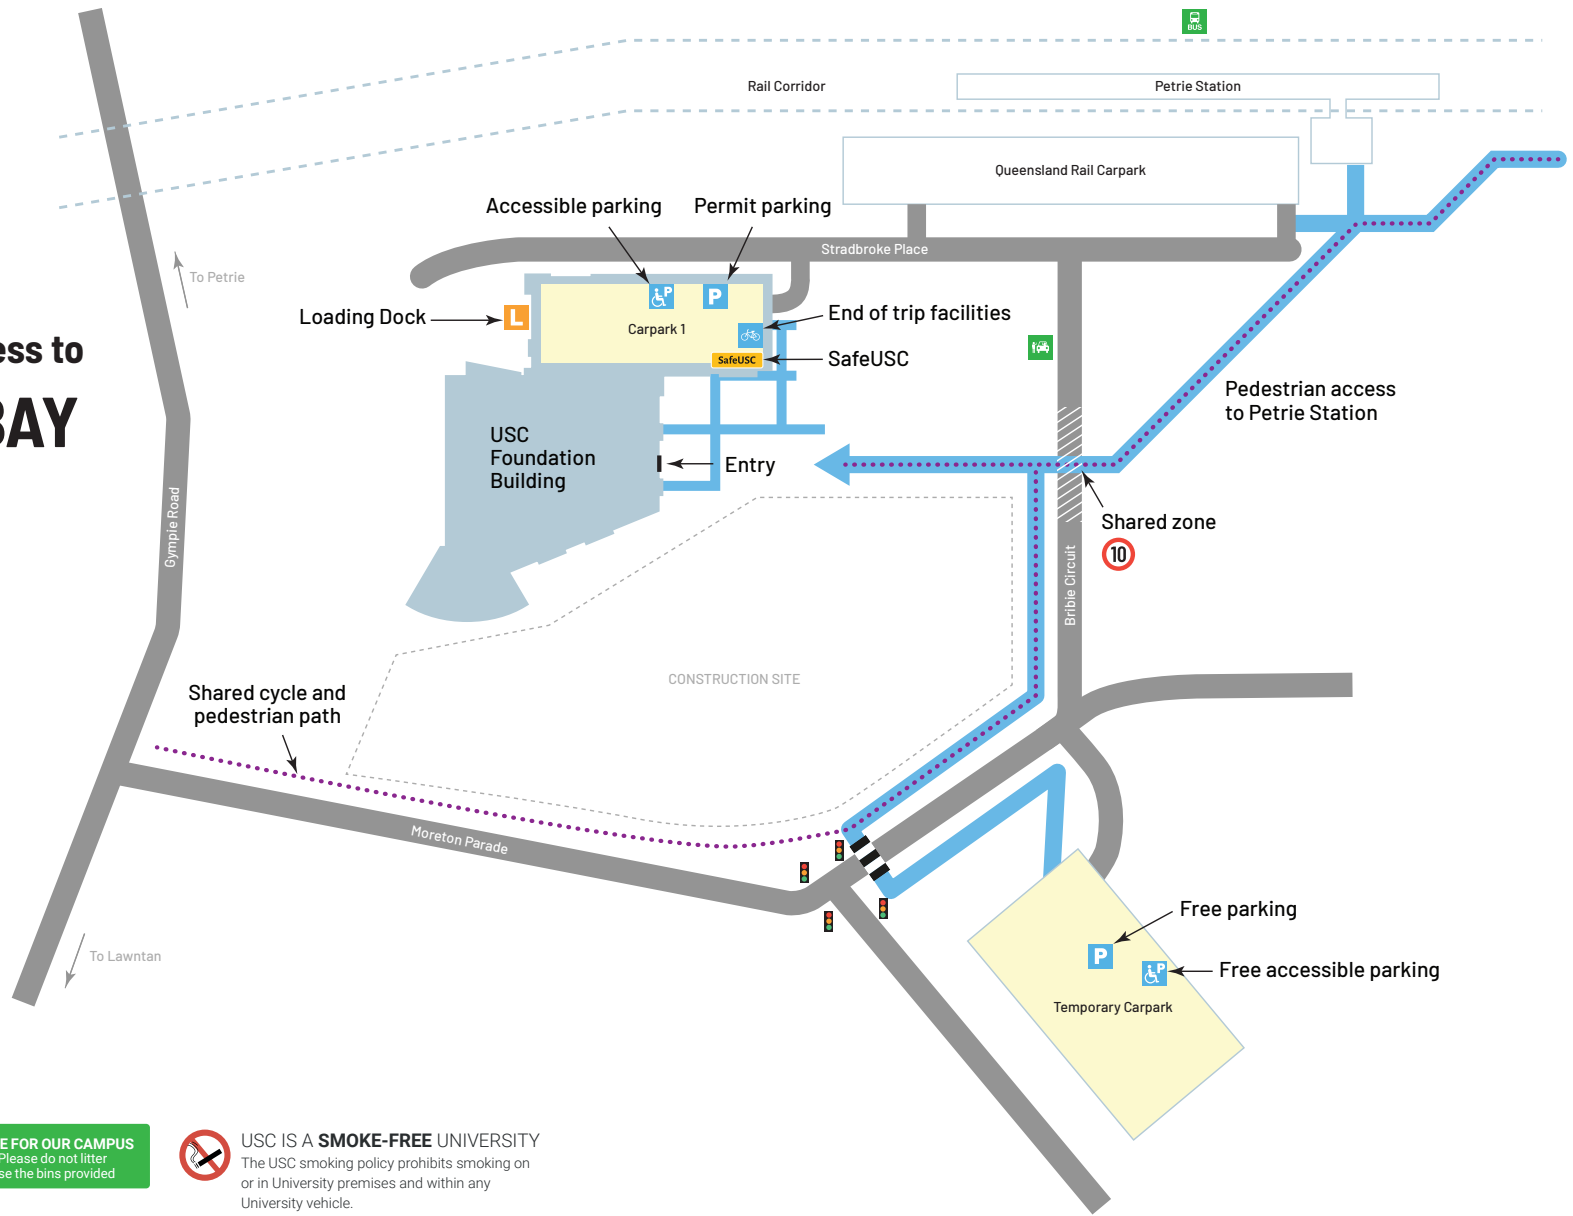

Parking and pedestrian access to USC MORETON BAY

Semester 1, 2020

CAMPUS SECURITY
SafeUSC
☎ 5430 1168

EMERGENCY SERVICES
☎ 000

CARE FOR OUR CAMPUS
Please do not litter
Use the bins provided

USC IS A SMOKE-FREE UNIVERSITY
The USC smoking policy prohibits smoking on or in University premises and within any University vehicle.