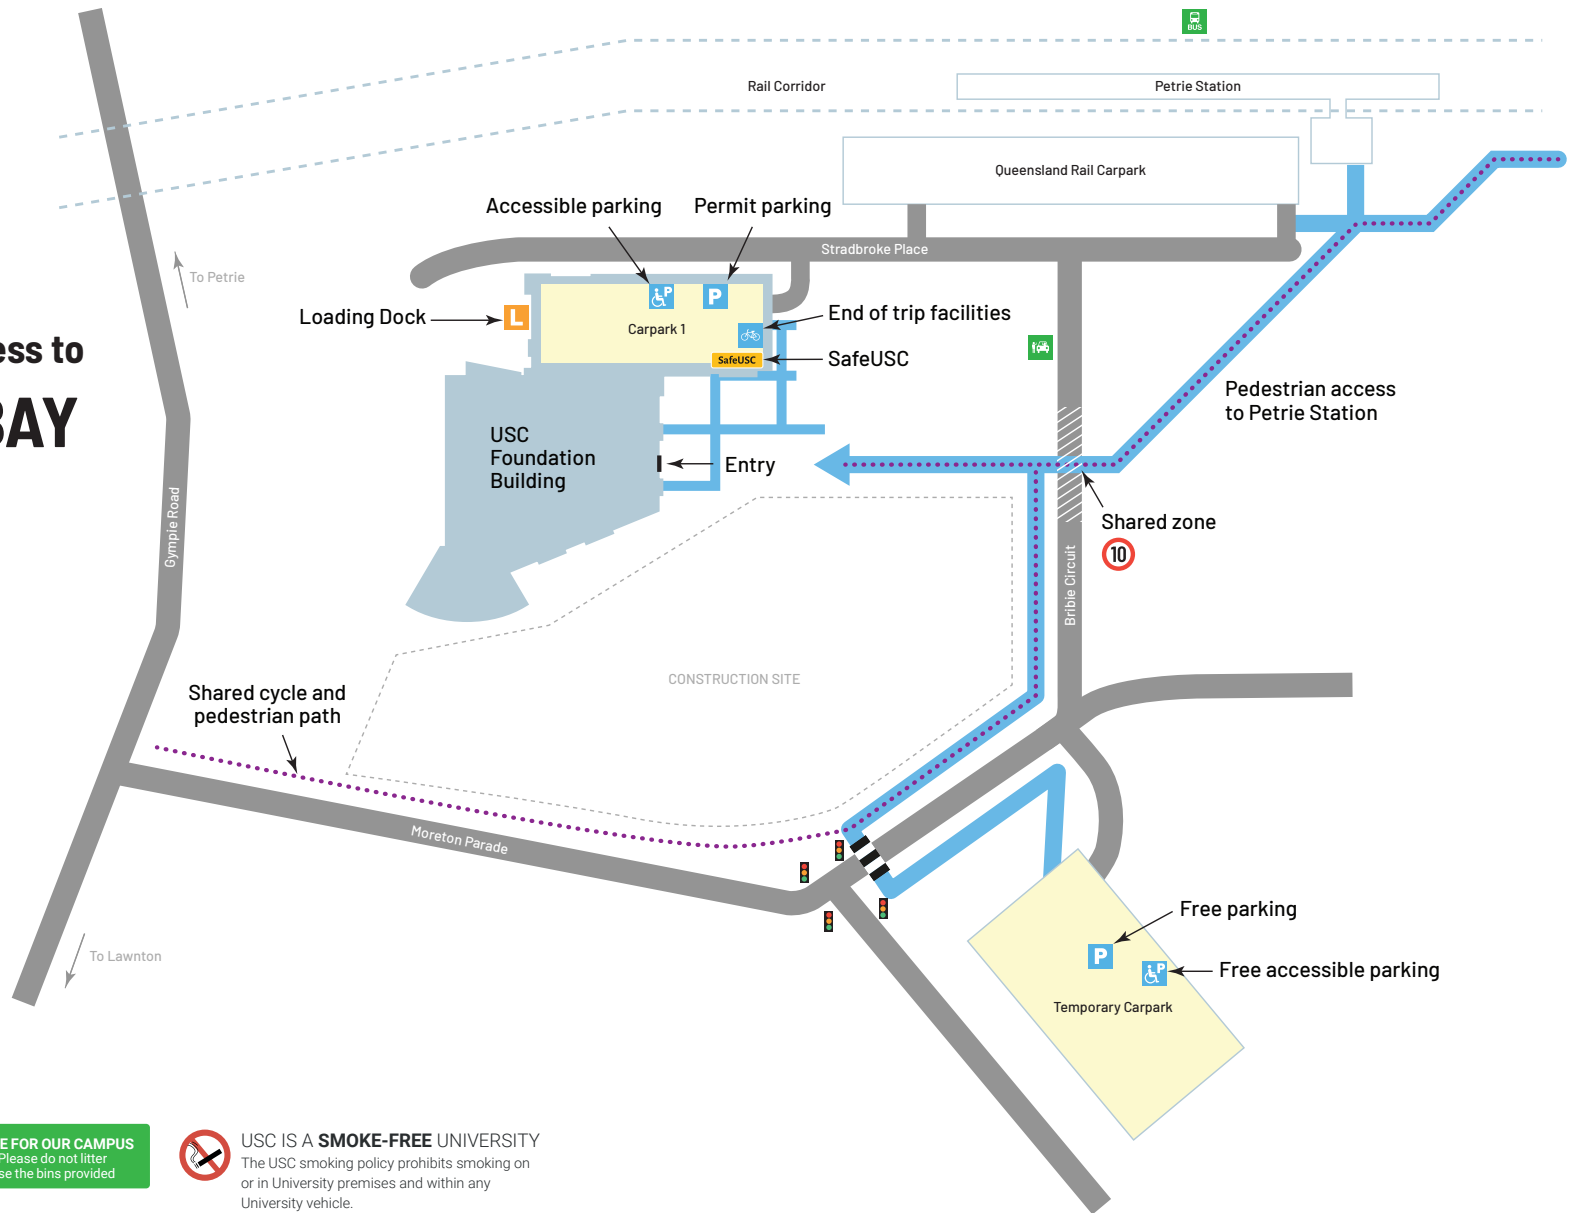

Parking and pedestrian access to USC MORETON BAY

Semester 1, 2020

USC Moreton Bay
1 Moreton Parade
Petrie QLD 4502

CAMPUS SECURITY
SafeUSC
☎ 5430 1168

EMERGENCY SERVICES
☎ 000

CARE FOR OUR CAMPUS
Please do not litter
Use the bins provided

USC IS A SMOKE-FREE UNIVERSITY
The USC smoking policy prohibits smoking on or in University premises and within any University vehicle.