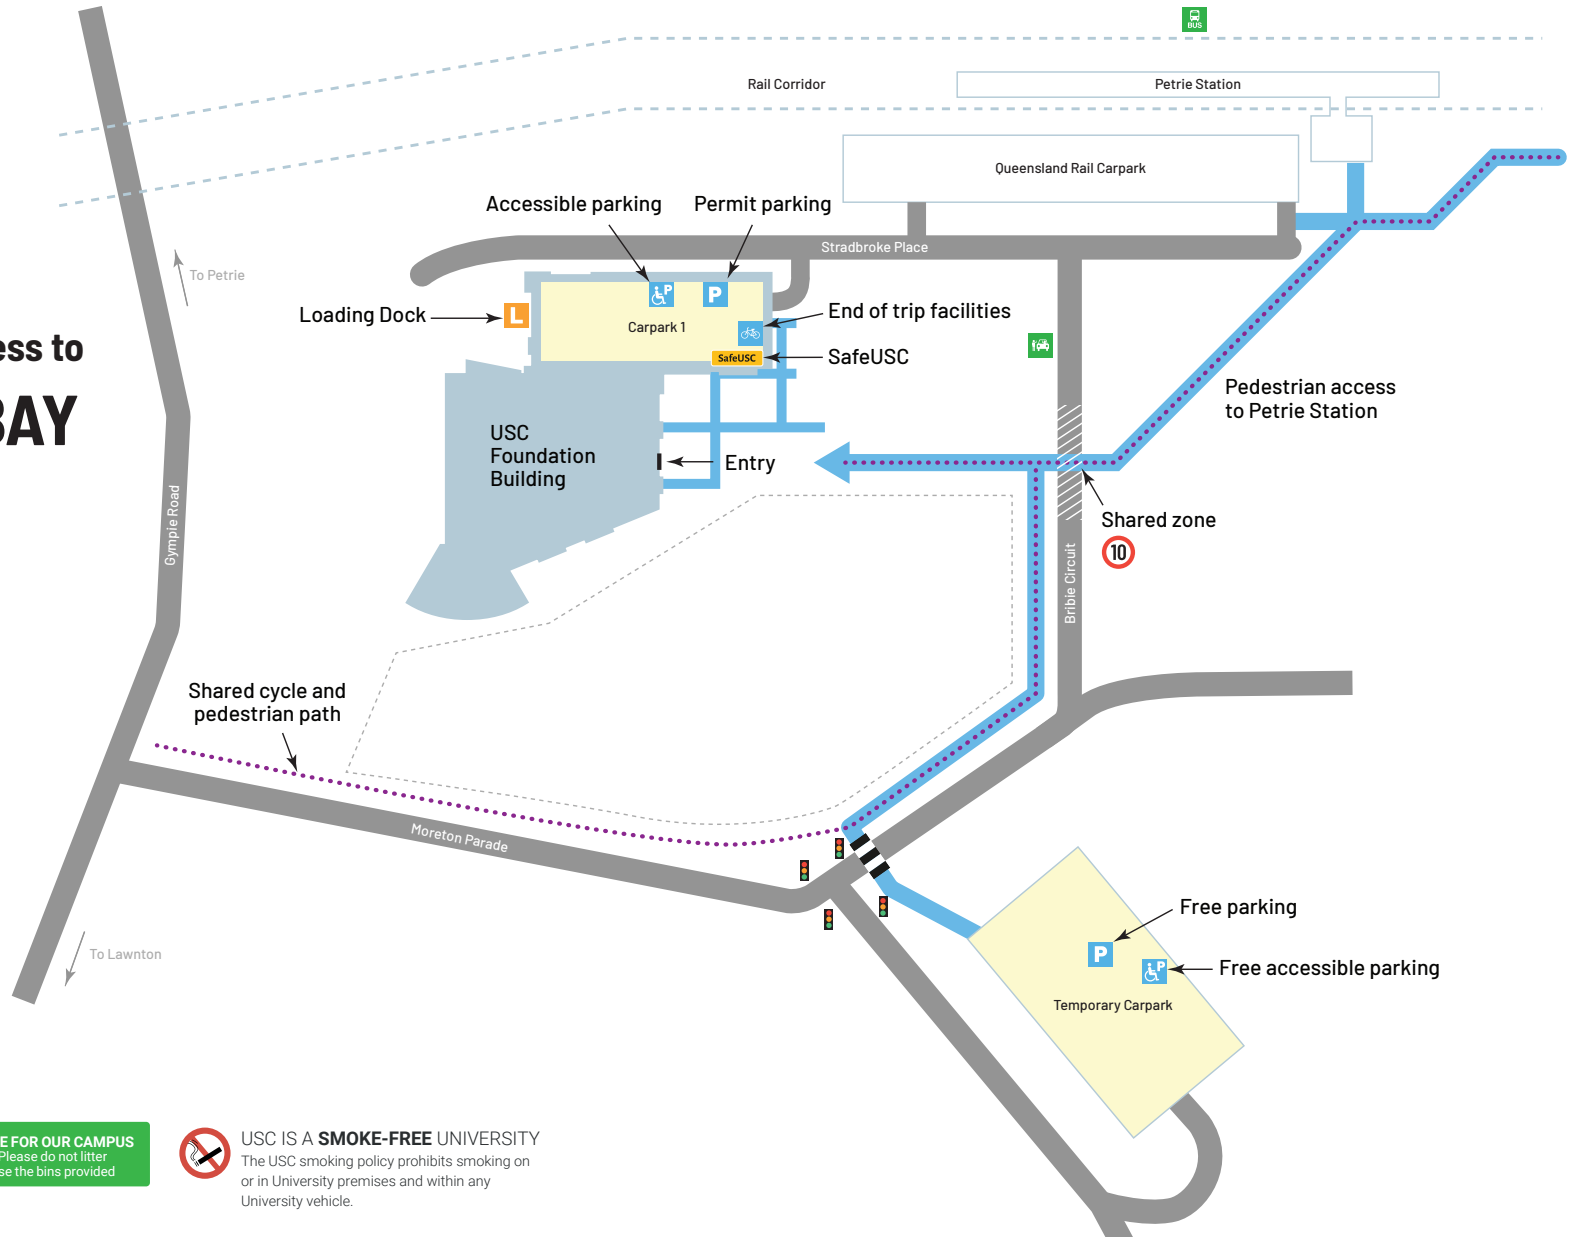

Parking and pedestrian access to USC MORETON BAY

USC Moreton Bay
1 Moreton Parade
Petrie QLD 4502

CAMPUS SECURITY
SafeUSC
☎ 5430 1168

EMERGENCY SERVICES
☎ 000

CARE FOR OUR CAMPUS
Please do not litter
Use the bins provided

 USC IS A **SMOKE-FREE** UNIVERSITY
The USC smoking policy prohibits smoking on or in University premises and within any University vehicle.