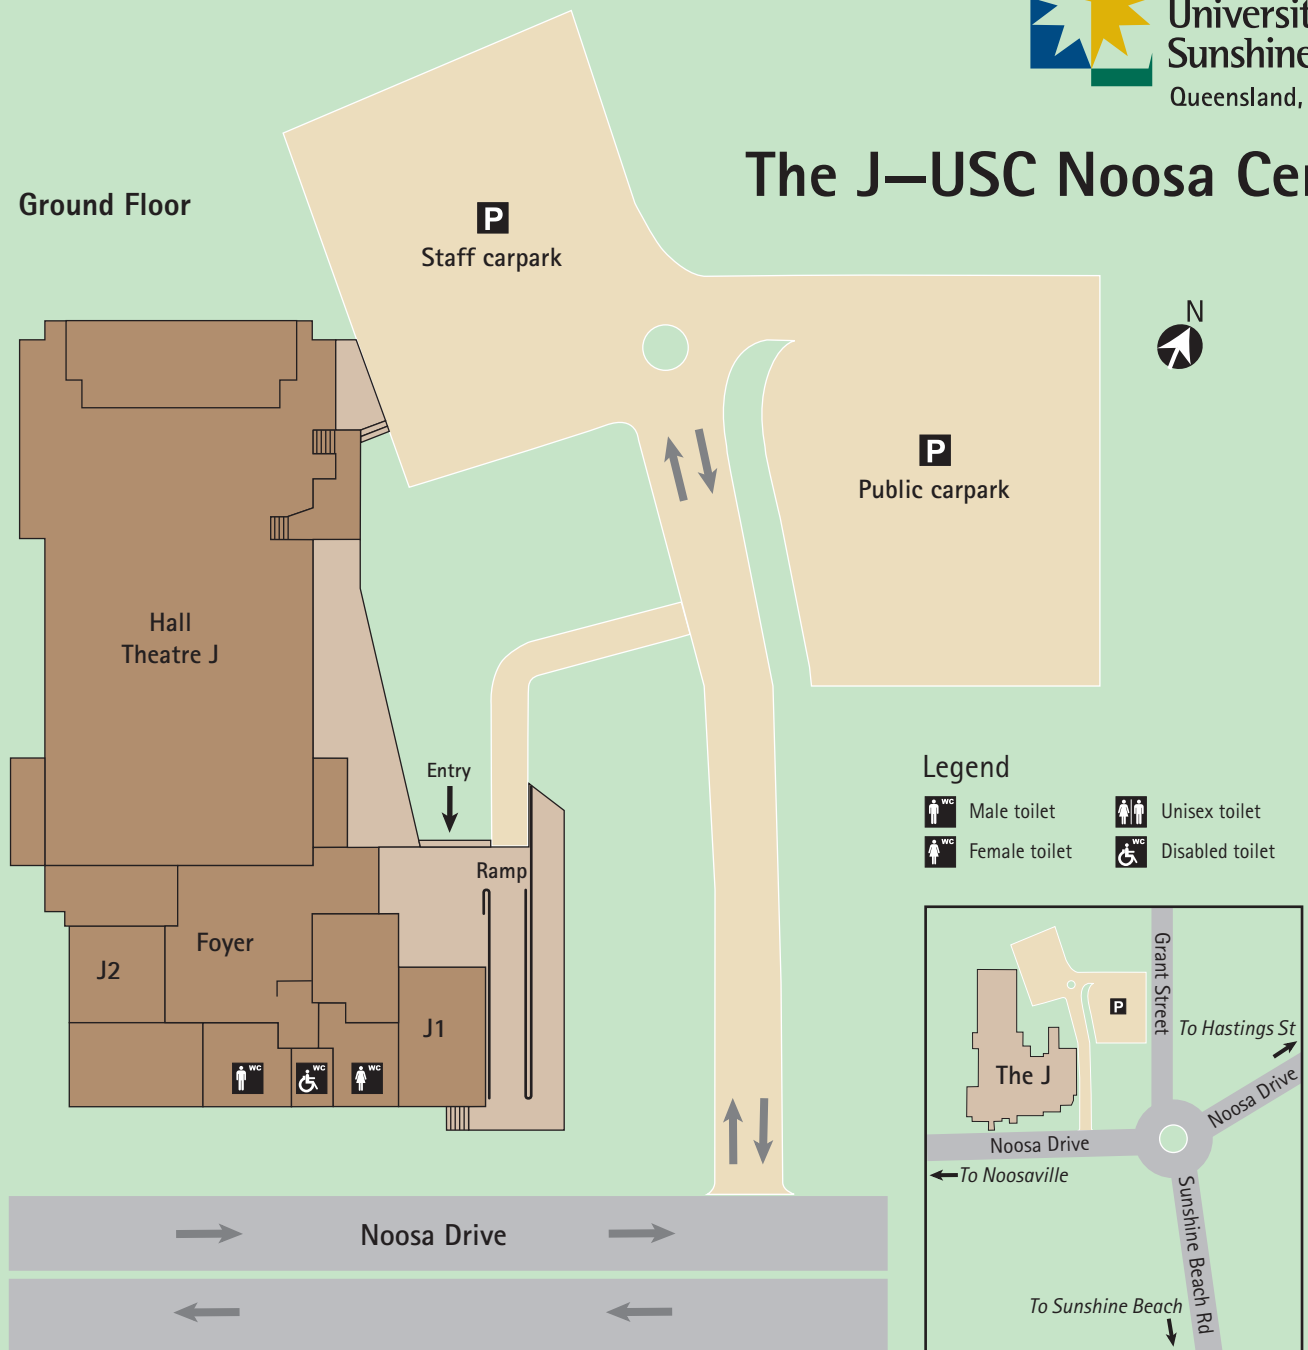

The J—USC Noosa Centre

Ground Floor

Legend

-  Male toilet
-  Female toilet
-  Unisex toilet
-  Disabled toilet

First Floor (street level)